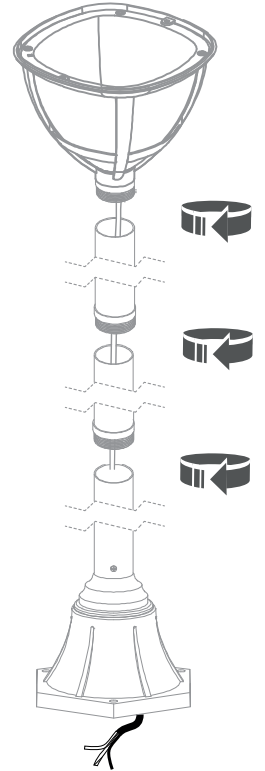

AMELIA
10498

WORKS WITH:

WATERPROOF CONNECTOR, NOWODVORSKI LIGHTING CATALOGUE NO: 8845, NOT INCLUDED

1

2

3

4

5