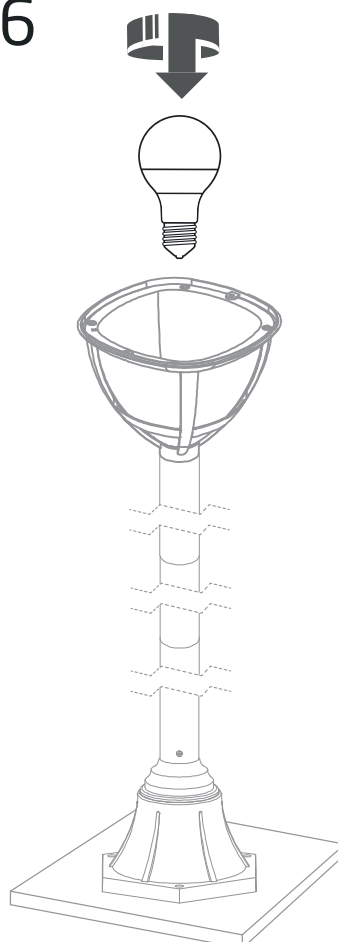

AMELIA
10498

WORKS WITH:

WATERPROOF CONNECTOR, NOWODVORSKI LIGHTING CATALOGUE NO: 8845, NOT INCLUDED

1

2

3

4

5

6

7