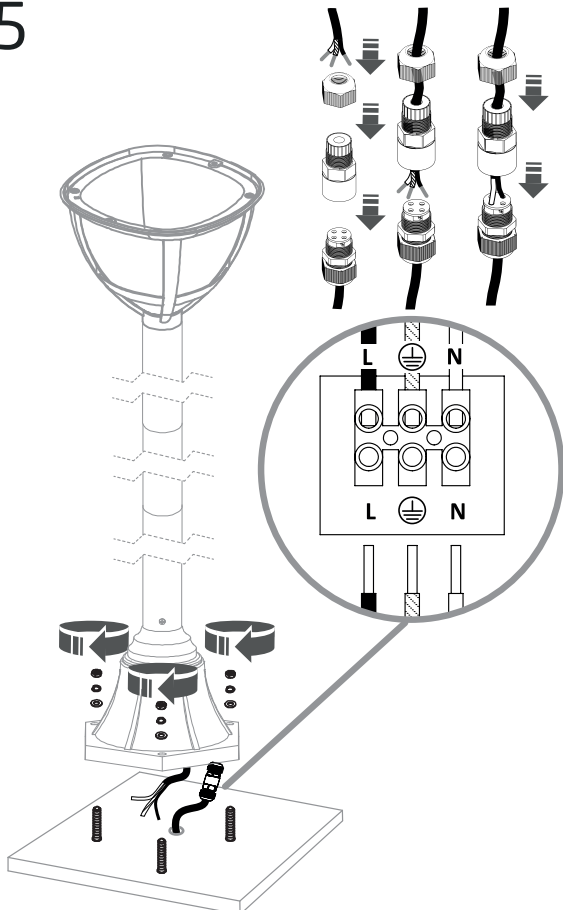

AMELIA
10498

WORKS WITH:

WATERPROOF CONNECTOR, NOWODVORSKI LIGHTING CATALOGUE NO: 8845, NOT INCLUDED

1

2

3

4

5