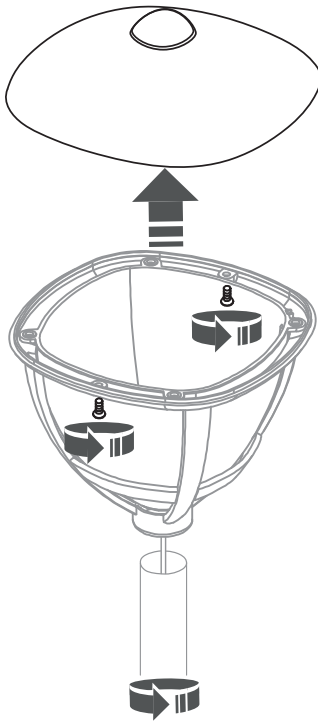

AMELIA
10498

WORKS WITH:

WATERPROOF CONNECTOR, NOWODVORSKI LIGHTING CATALOGUE NO: 8845, NOT INCLUDED

1

2

3

4

5