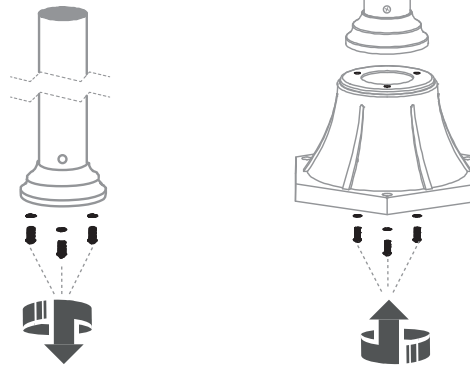

AMELIA
10498

WORKS WITH:

WATERPROOF CONNECTOR, NOWODVORSKI LIGHTING CATALOGUE NO: 8845, NOT INCLUDED

1

2

3

4

5