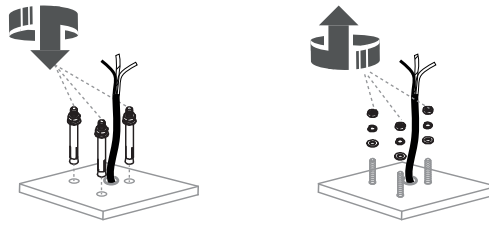

AMELIA
10498

WORKS WITH:

WATERPROOF CONNECTOR, NOWODVORSKI LIGHTING CATALOGUE NO: 8845, NOT INCLUDED

1

2

3

4

5