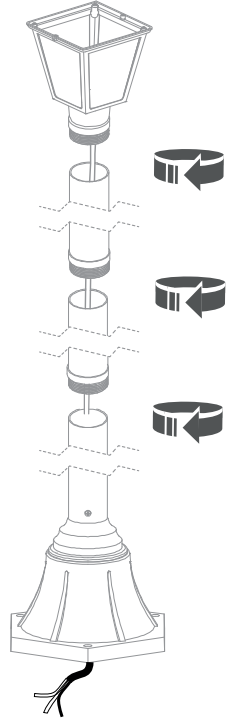

ANA
10502

WORKS WITH:

WATERPROOF CONNECTOR, NOWODVORSKI LIGHTING CATALOGUE NO: 8845, NOT INCLUDED

1

2

3

4

5