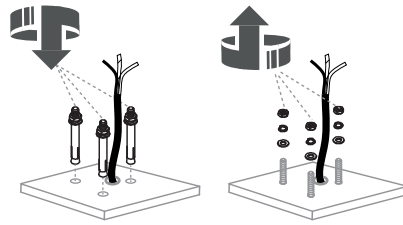

ANA
10502

WORKS WITH:

WATERPROOF CONNECTOR, NOWODVORSKI LIGHTING CATALOGUE NO: 8845, NOT INCLUDED

1

2

3

4

5