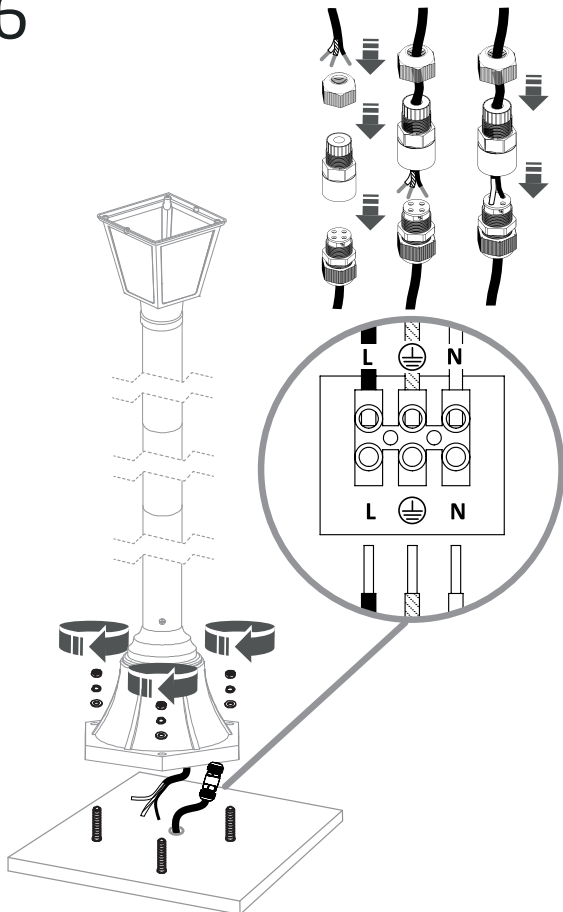

ANA
10502

WORKS WITH:

WATERPROOF CONNECTOR, NOWODVORSKI LIGHTING CATALOGUE NO: 8845, NOT INCLUDED

1

2

3

4

5

6

7

8