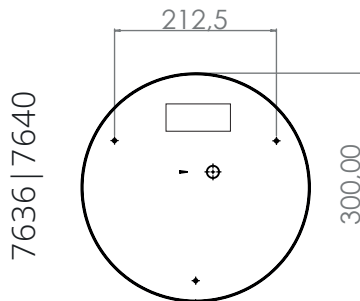

THIS PRODUCT CONTAINS A LIGHT SOURCE OF ENERGY EFFICIENCY CLASS: F (7634, 7637
7635, 7638
7636, 7640)

1

2

3

4

5