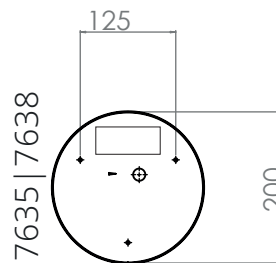

THIS PRODUCT CONTAINS A LIGHT SOURCE OF ENERGY EFFICIENCY CLASS: F (7634, 7637
7635, 7638
7636, 7640)

1

2

3

4

5